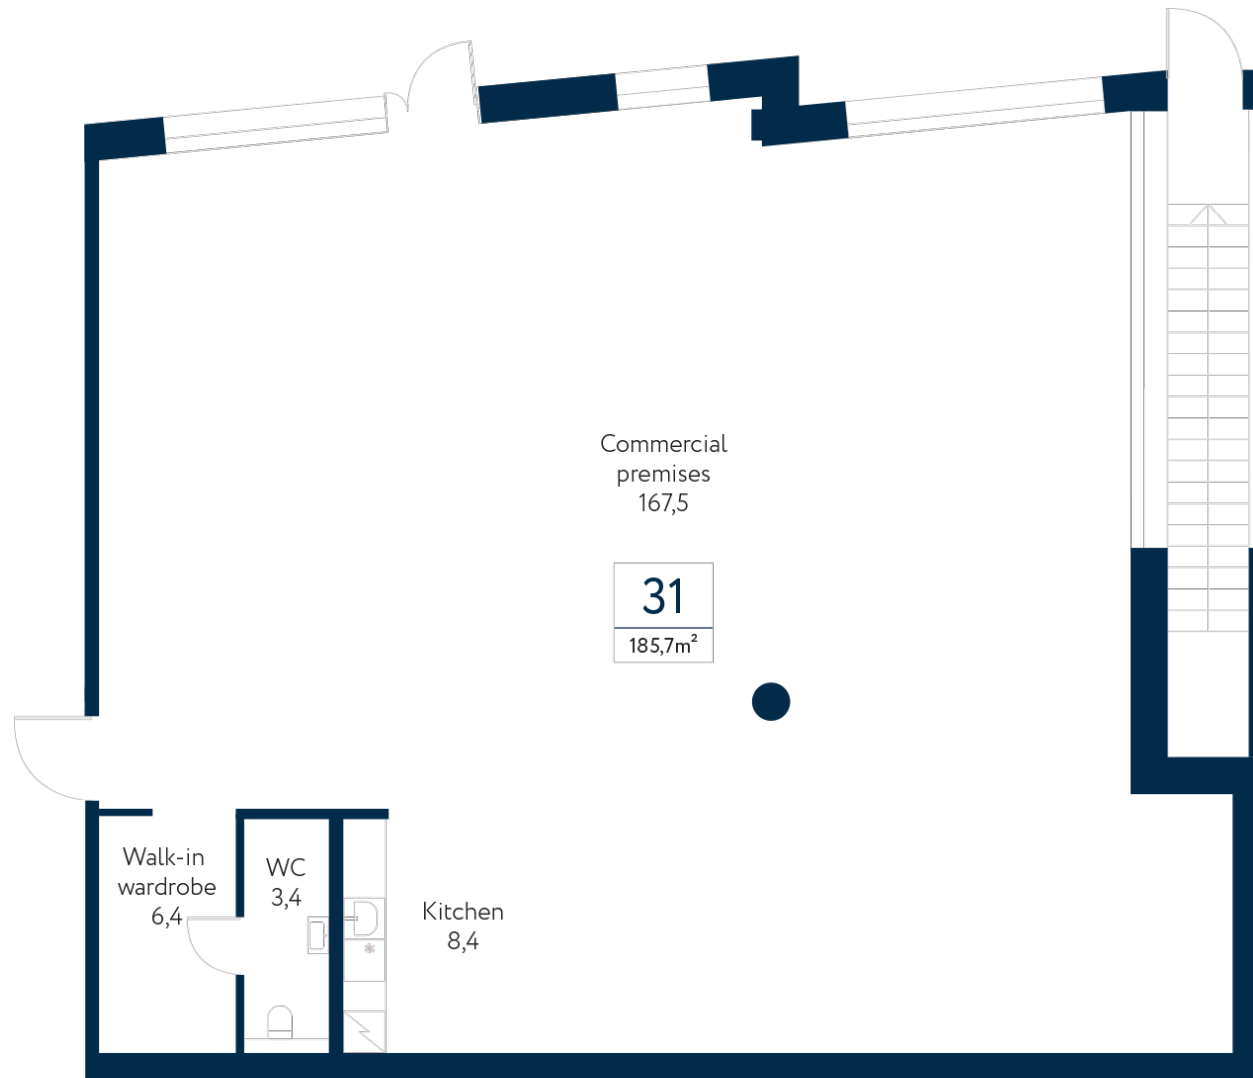

FLOOR

1

COMMERCIAL
PREMISES

31

Rooms 0

Size 185,7 m²

Sea  view

Sales Manager Almar Otter
almar.otter@merko.ee / +372 56 805 405