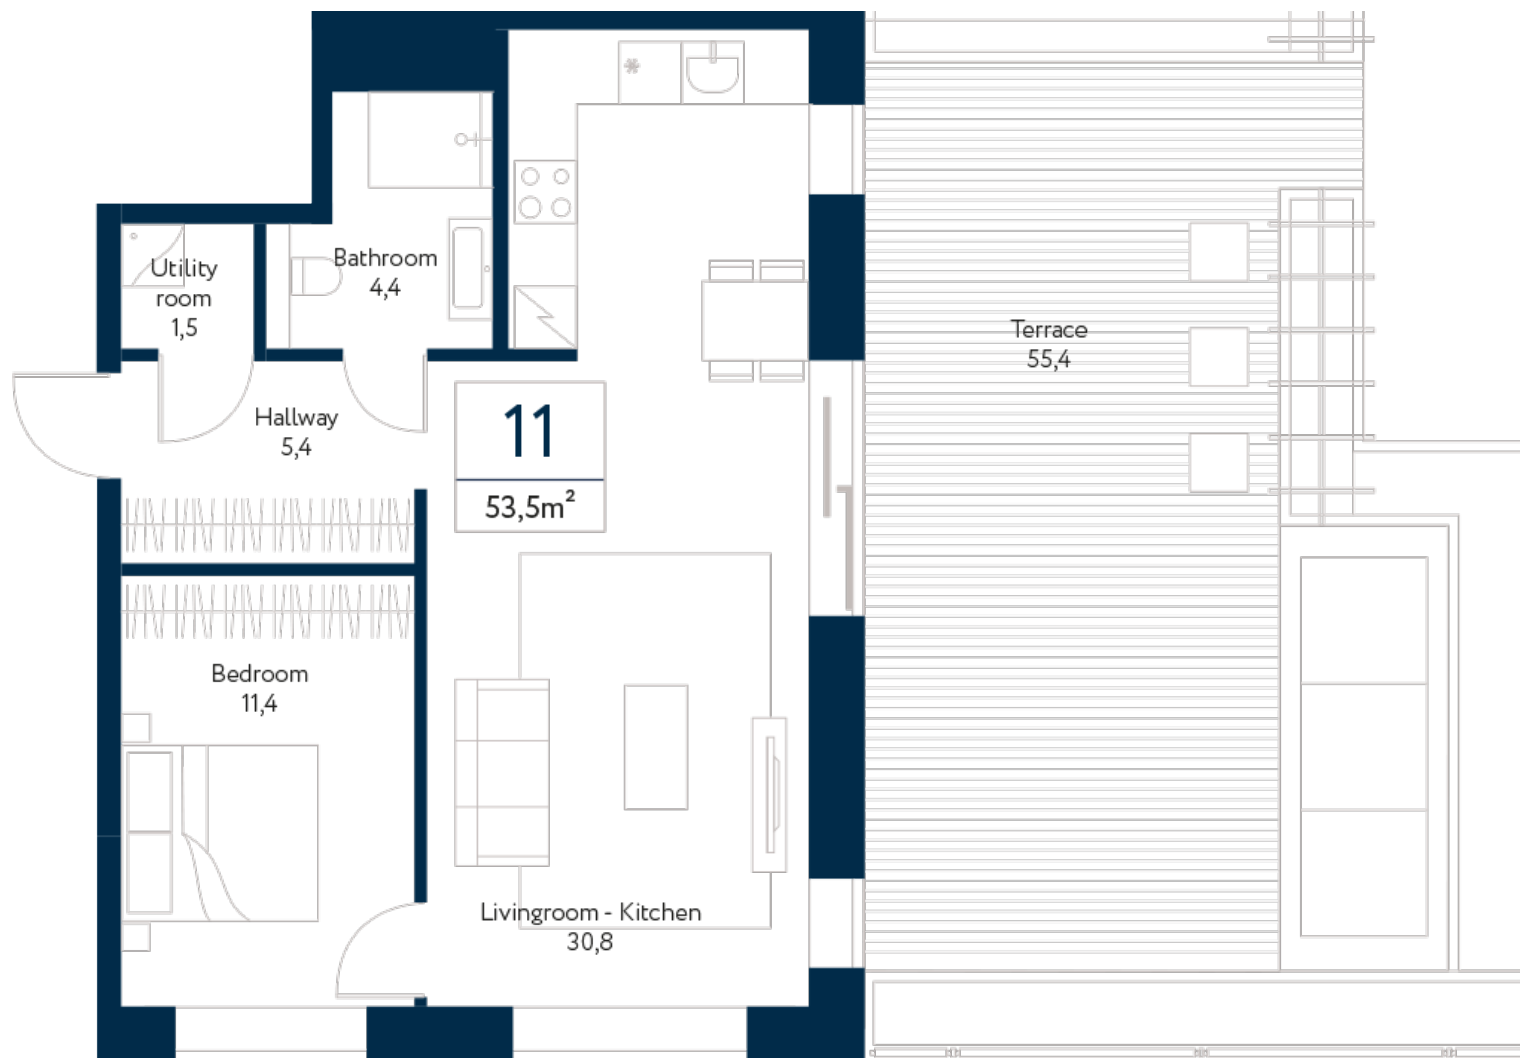

FLOOR

2

APARTMENT

11

Rooms 2

Size 53,5m²

Terrace 55,4m²

Sea  view