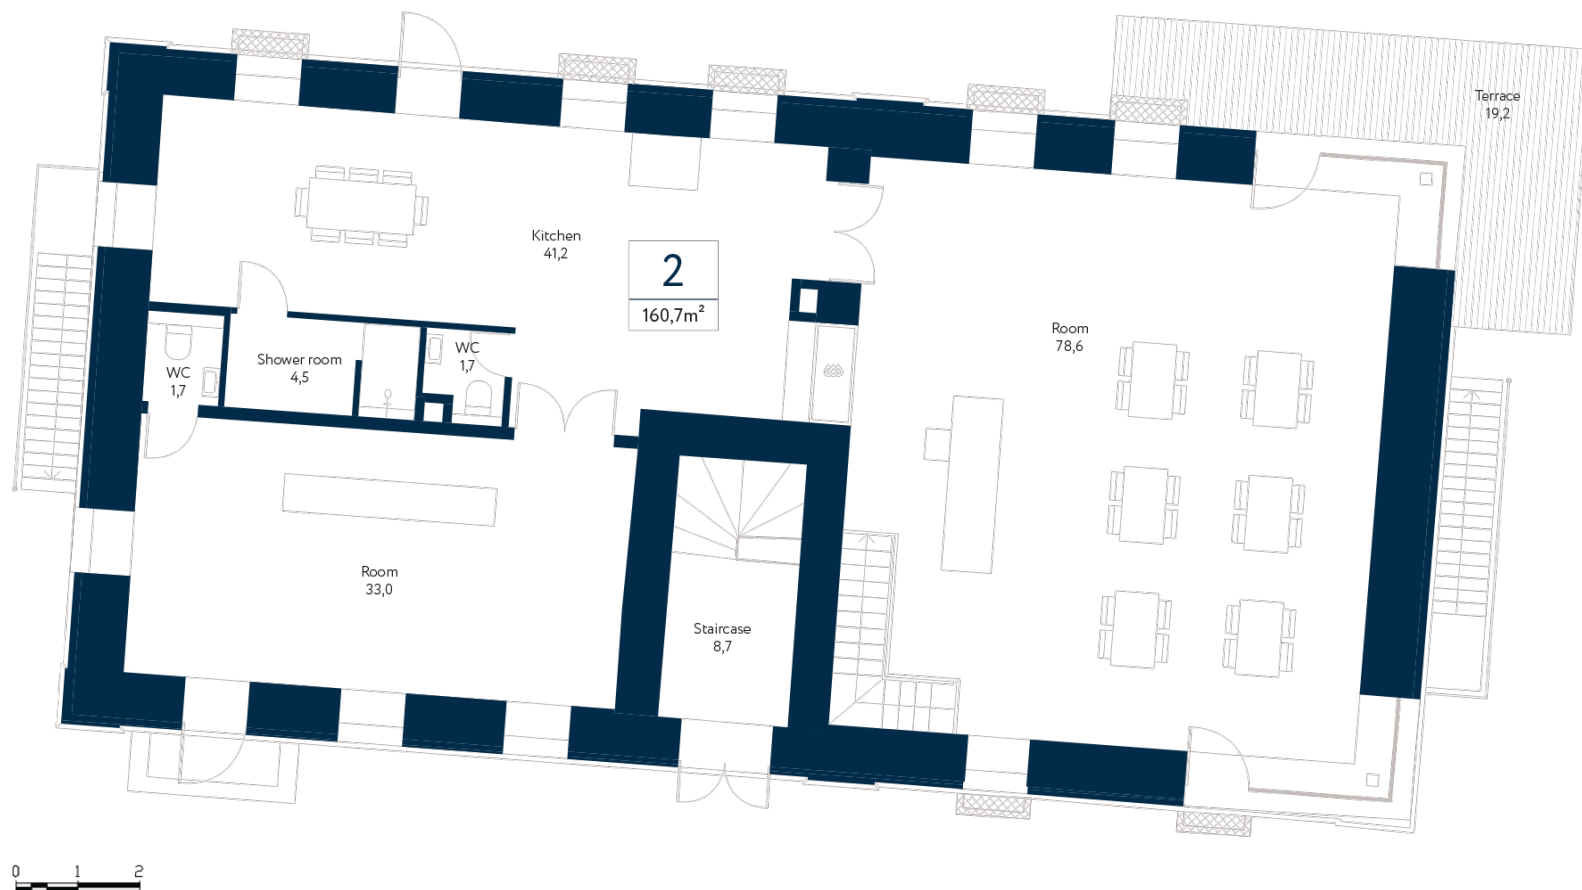

FLOOR

1

COMMERCIAL
PREMISES

2

Rooms 0
Size 326,0 m²
Terrace 19,2 m²

Sea  view

Sales Manager Almar Otter
almar.otter@merko.ee / +372 56 805 405